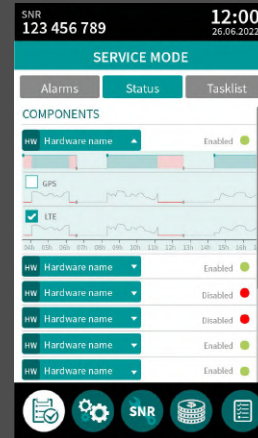

EMcard

Wallbox charger

Single-point charger

Dual charging station

Cluster network

EMV card payments

Scalable architecture

Configurable tariffs

Home owners

Private contractors

Architects

EMcard

SOFTWARE

DEVICE SALES APPLICATION

DEVICE SERVICE APPLICATION

COMPLEX BACKOFFICE SYSTEM FOR MANAGEMENT OF YOUR CHARGING SOLUTION